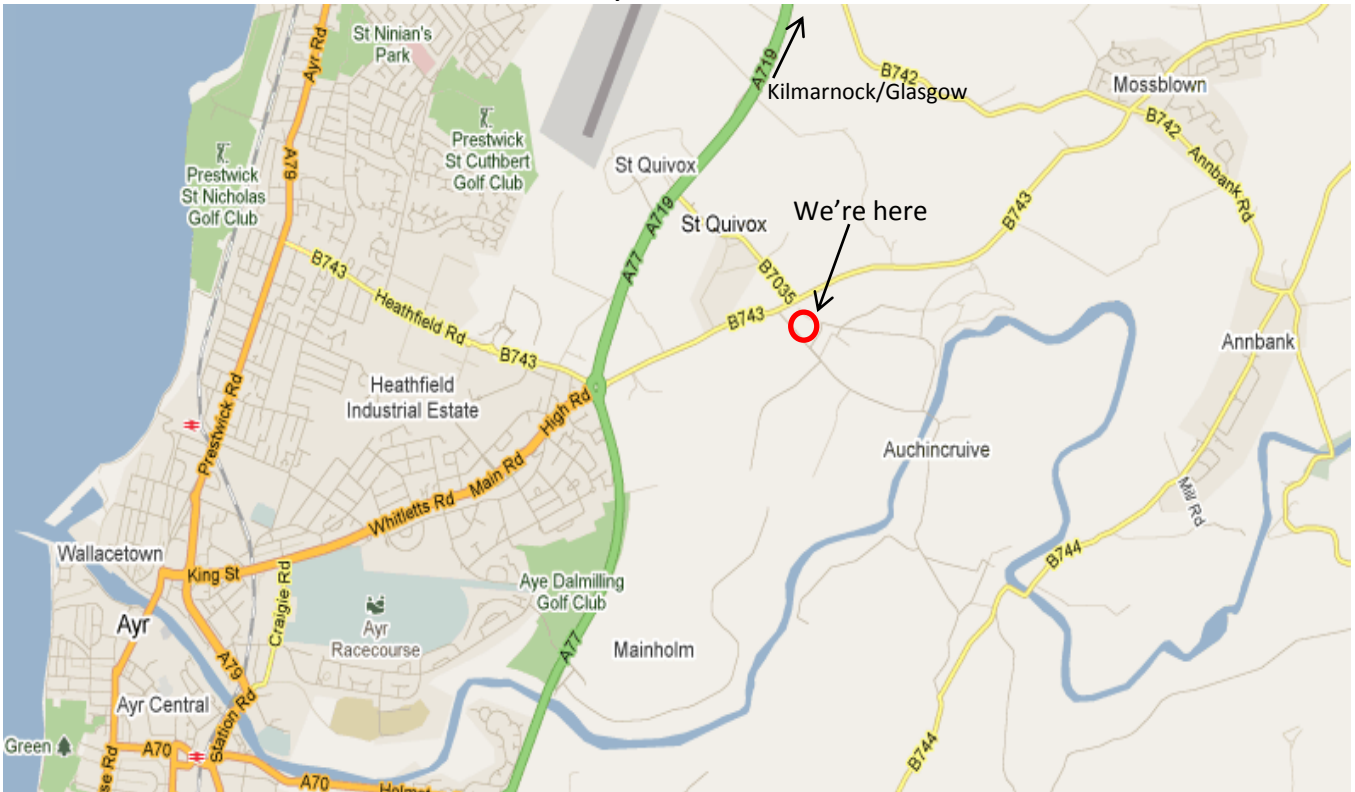

Directions to Ayrshire Rivers Trust Offices

Directions to Ayrshire Rivers Trust Offices

Turn left and drive up to barrier, this will lift when car/van approaches (may be broken so may not be there).

Once in Donald Hendrie Building, please follow the signs to Ayrshire Rivers Trust office.