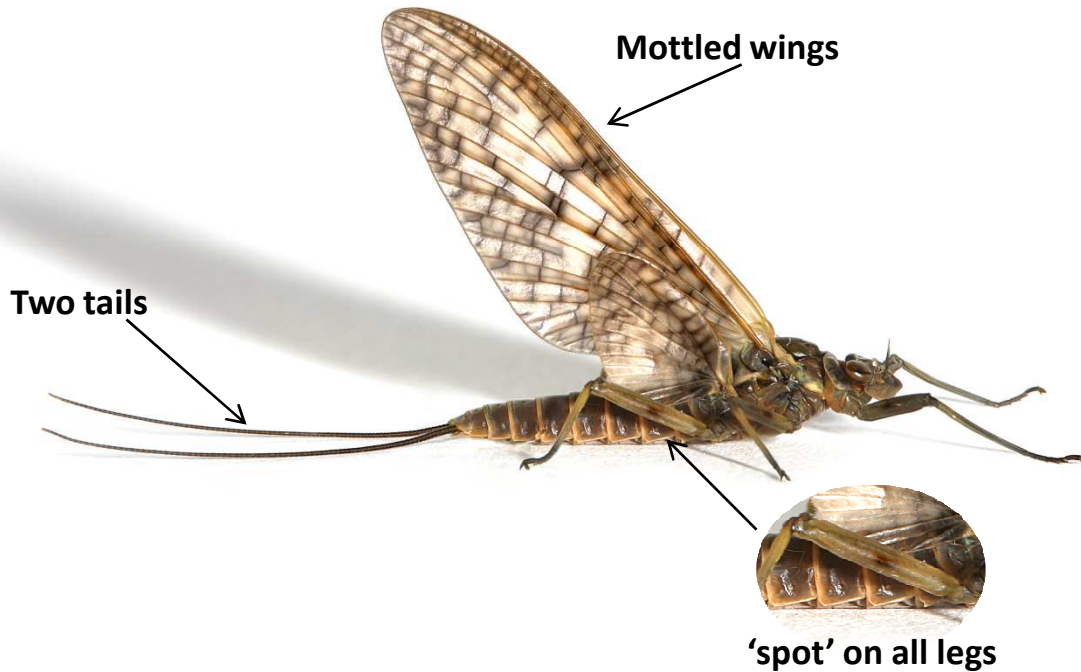

Have you seen a March brown?

Image © Cyril Bennett

For anglers, the March brown (*Rhithrogena germanica*) is one of the most iconic mayfly species. However, it is under threat across Europe and it's thought that the UK may be a stronghold for this species. We need your help to discover where the March brown is found in the UK. The relatively large (13-15mm) adults typically emerge en-masse from rivers around lunch time in March and April. If you see a hatch of these distinctive insects please send the following details to the address below.